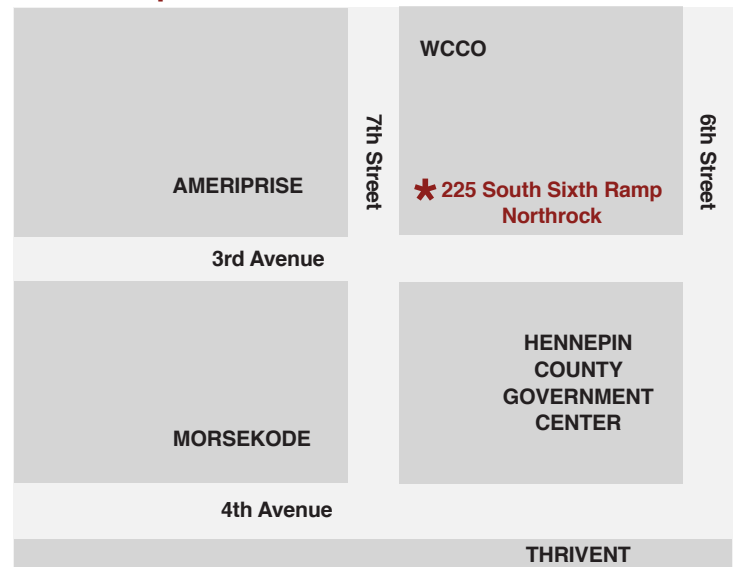

Directions to NorthRock Partners Office

650 3rd Avenue South, Suite 1500
Minneapolis, MN 55402

NorthRock Partners

From the Northwest

Merge onto I-94 E
Take the exit towards MN-55/4th St. N./7th St. N.
Stay straight to go onto 4th St. N.- follow 4th St. N.
Turn RIGHT onto 3rd Ave. S.
Turn RIGHT onto 7th St. S.
Immediately turn RIGHT into 225 S. Sixth St. Parking Ramp

*Once in parking ramp, please use the complimentary valet service (on left as you take your ticket). Even if the ramp is full, you may drive in and request valet service. Take the ramp elevator to Skyway Level (L). As you exit the elevator, go towards the atrium on your left heading toward Ameriprise skyway, and look for the elevators for Capella Tower and Star Tribune Building on your right. We are the second set of elevators indicated for floors 11-18. Take the elevator to the 15th floor.

From the Northeast

Take I-35W South
Take exit Washington Ave.
Turn RIGHT onto Washington Ave.
Turn LEFT onto 3rd Ave. S.
Turn RIGHT onto 7th St. S.
Immediately turn RIGHT into 225 S. Sixth St. Parking Ramp

Aerial Map

From the South

Take I-35W North
Merge onto MN-65 N. via the exit- on the left towards downtown exits
Take the MN-65/5th Ave. S. exit on the left
Continue on 5th Ave. S.
Turn LEFT onto 7th St. S.
(Merge into far RIGHT lane)
After crossing 3rd Ave. S. immediately turn RIGHT into 225 S. Sixth St. Parking Ramp