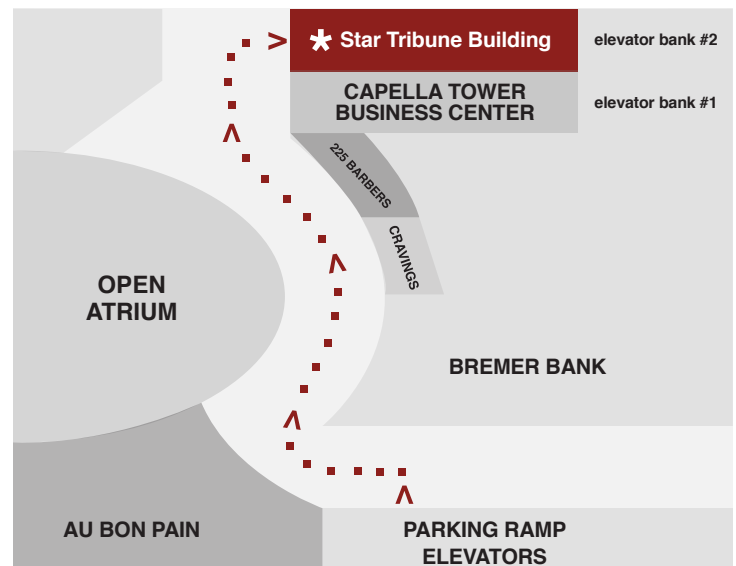

*Once in parking ramp, please use the complimentary valet service (on left as you take your ticket). Even if the ramp is full, you may drive in and request valet service. Take the ramp elevator to Skyway Level (L). As you exit the elevator, go towards the atrium on your left heading toward Ameriprise skyway, and look for the elevators for Capella Tower and Star Tribune Building on your right. We are the second set of elevators indicated for floors 11-18. Take the elevator to the 15th floor.

From the Northeast

Take I-35W South
Take exit Washington Ave.
Turn RIGHT onto Washington Ave.
Turn LEFT onto 3rd Ave. S.
Turn RIGHT onto 7th St. S.
Immediately turn RIGHT into 225 S. Sixth St. Parking Ramp

Aerial Map

From the South

Take I-35W North
Merge onto MN-65 N. via the exit- on the left towards downtown exits
Take the MN-65/5th Ave. S. exit on the left
Continue on 5th Ave. S.
Turn LEFT onto 7th St. S.
(Merge into far RIGHT lane)
After crossing 3rd Ave. S. immediately turn RIGHT into 225 S. Sixth St. Parking Ramp

Skyway Map

From the East

Merge onto I-94 W towards MINNEAPOLIS
Take the 7th St. exit
(Merge into far RIGHT lane)
After crossing 3rd Ave. S. immediately turn RIGHT into 225 S. Sixth St. Parking Ramp

From the West