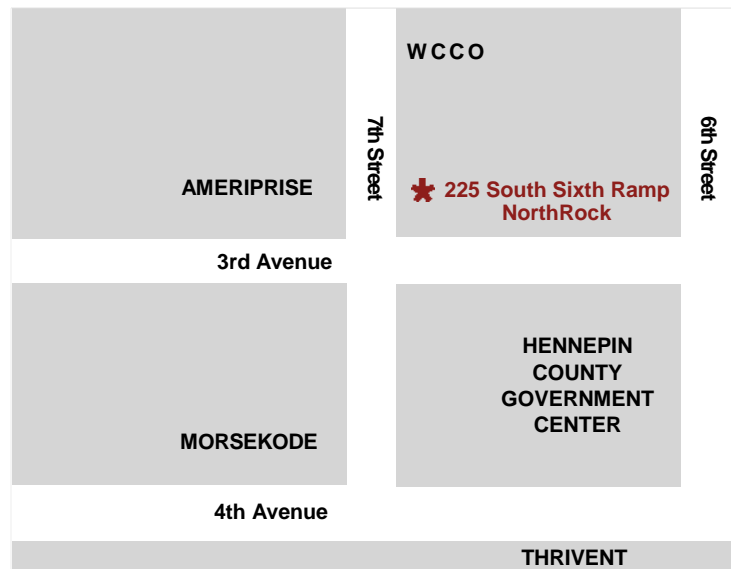

Directions to NorthRock Partners Office

650 3rd Avenue South, Suite 1500
Minneapolis, MN 55402

NorthRock Partners

From the Northwest

Merge onto I-94 E
Take the exit towards MN-55/4th St. N./7th St. N.
Stay straight to go onto 4th St. N.- follow 4th St. N.
Turn RIGHT onto 3rd Ave. S.
Turn RIGHT onto 7th St. S.
Immediately turn RIGHT into 225 S. Sixth St. Parking Ramp

From the Northeast

Take I-35W South
Take exit Washington Ave.
Turn RIGHT onto Washington Ave.
Turn LEFT onto 3rd Ave. S.
Turn RIGHT onto 7th St. S.
Immediately turn RIGHT into 225 S. Sixth St. Parking Ramp

From the South

Take I-35W North
Merge onto MN-65 N. via the exit- on the left towards downtown exits
Take the MN-65/5th Ave. S. exit on the left
Continue on 5th Ave. S.
Turn LEFT onto 7th St. S.
(Merge into far RIGHT lane)
After crossing 3rd Ave. S. immediately turn RIGHT into 225 S. Sixth St. Parking Ramp

From the East

Merge onto I-94 W towards MINNEAPOLIS
Take the 7th St. exit
(Merge into far RIGHT lane)
After crossing 3rd Ave. S. immediately turn RIGHT into 225 S. Sixth St. Parking Ramp

From the West

Merge onto I-394 E toward MINNEAPOLIS
Take 6th St. N. exit - continue on 6th St. N.
Turn RIGHT onto 3rd Ave S
Turn RIGHT onto 7th St. S. then immediately turn RIGHT into 225 S. Sixth St. Parking Ramp

* Take the ramp elevator to Skyway Level (L). As you exit the elevator, go towards the atrium on your left heading toward Ameriprise skyway, and look for the elevators for Capella Tower and Star Tribune Building on your right. We are the second set of elevators indicated for floors 11-18. Take the elevator to the 15th floor.

Aerial Map

Skyway Map